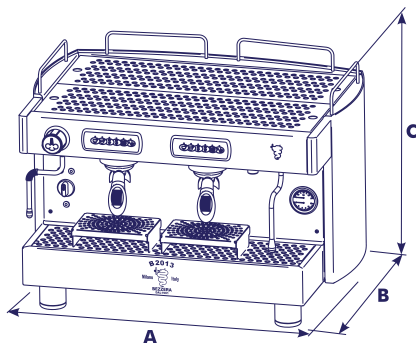

# FULLY-AUTOMATIC ESPRESSO COFFEE MACHINES

MADE IN ITALY

**B2016DE1IS2**

**B2016DE2IS4E**

- Heavy duty 304 Stainless Steel Construction
- Removable stainless steel grids placed under the groups allow to use cups up to 5" tall
- Fully-Automatic: 4 different coffee doses can be programmed for each group

- Thermostatically controlled groups
- Copper Broiler
- Built-in volumetric motor pump connected directly to the water

## SPECIFICATIONS

	B2016DE1IS2	B2016DE2IS4E	B2016DE3IS4E
No. of Groups	1	2	3
Voltage	110V /50-60 Hz	220V / 50-60 Hz	220V / 50-60 Hz
Power	2750-3300 W	2750-3300 W	4600-5450 W
Boiler	5 Liters (1.3 gal.)	11 Liters (2.90 gal.)	17 liters (4.50 gal)
Product Dimensions	22.4" (A) x 21.6" (B) x 20.2" (C)	29.5" (A) x 21.6" (B) x 20.2" (C)	35" (A) x 19.6" (B) x 20.47" (C)
Net weight	108 lbs	138 lbs	166 lbs
Shipping Dimensions	25" (A) x 24" (B) x 27" (C)	31" (A) x 25" (B) x 28" (C)	38" (A) x 25" (B) x 28" (C)
Gross weight	123 lbs	158 lbs	192 lbs
Inlet Connection		G 3/8"	
Outlet Connection		G 3/4"	